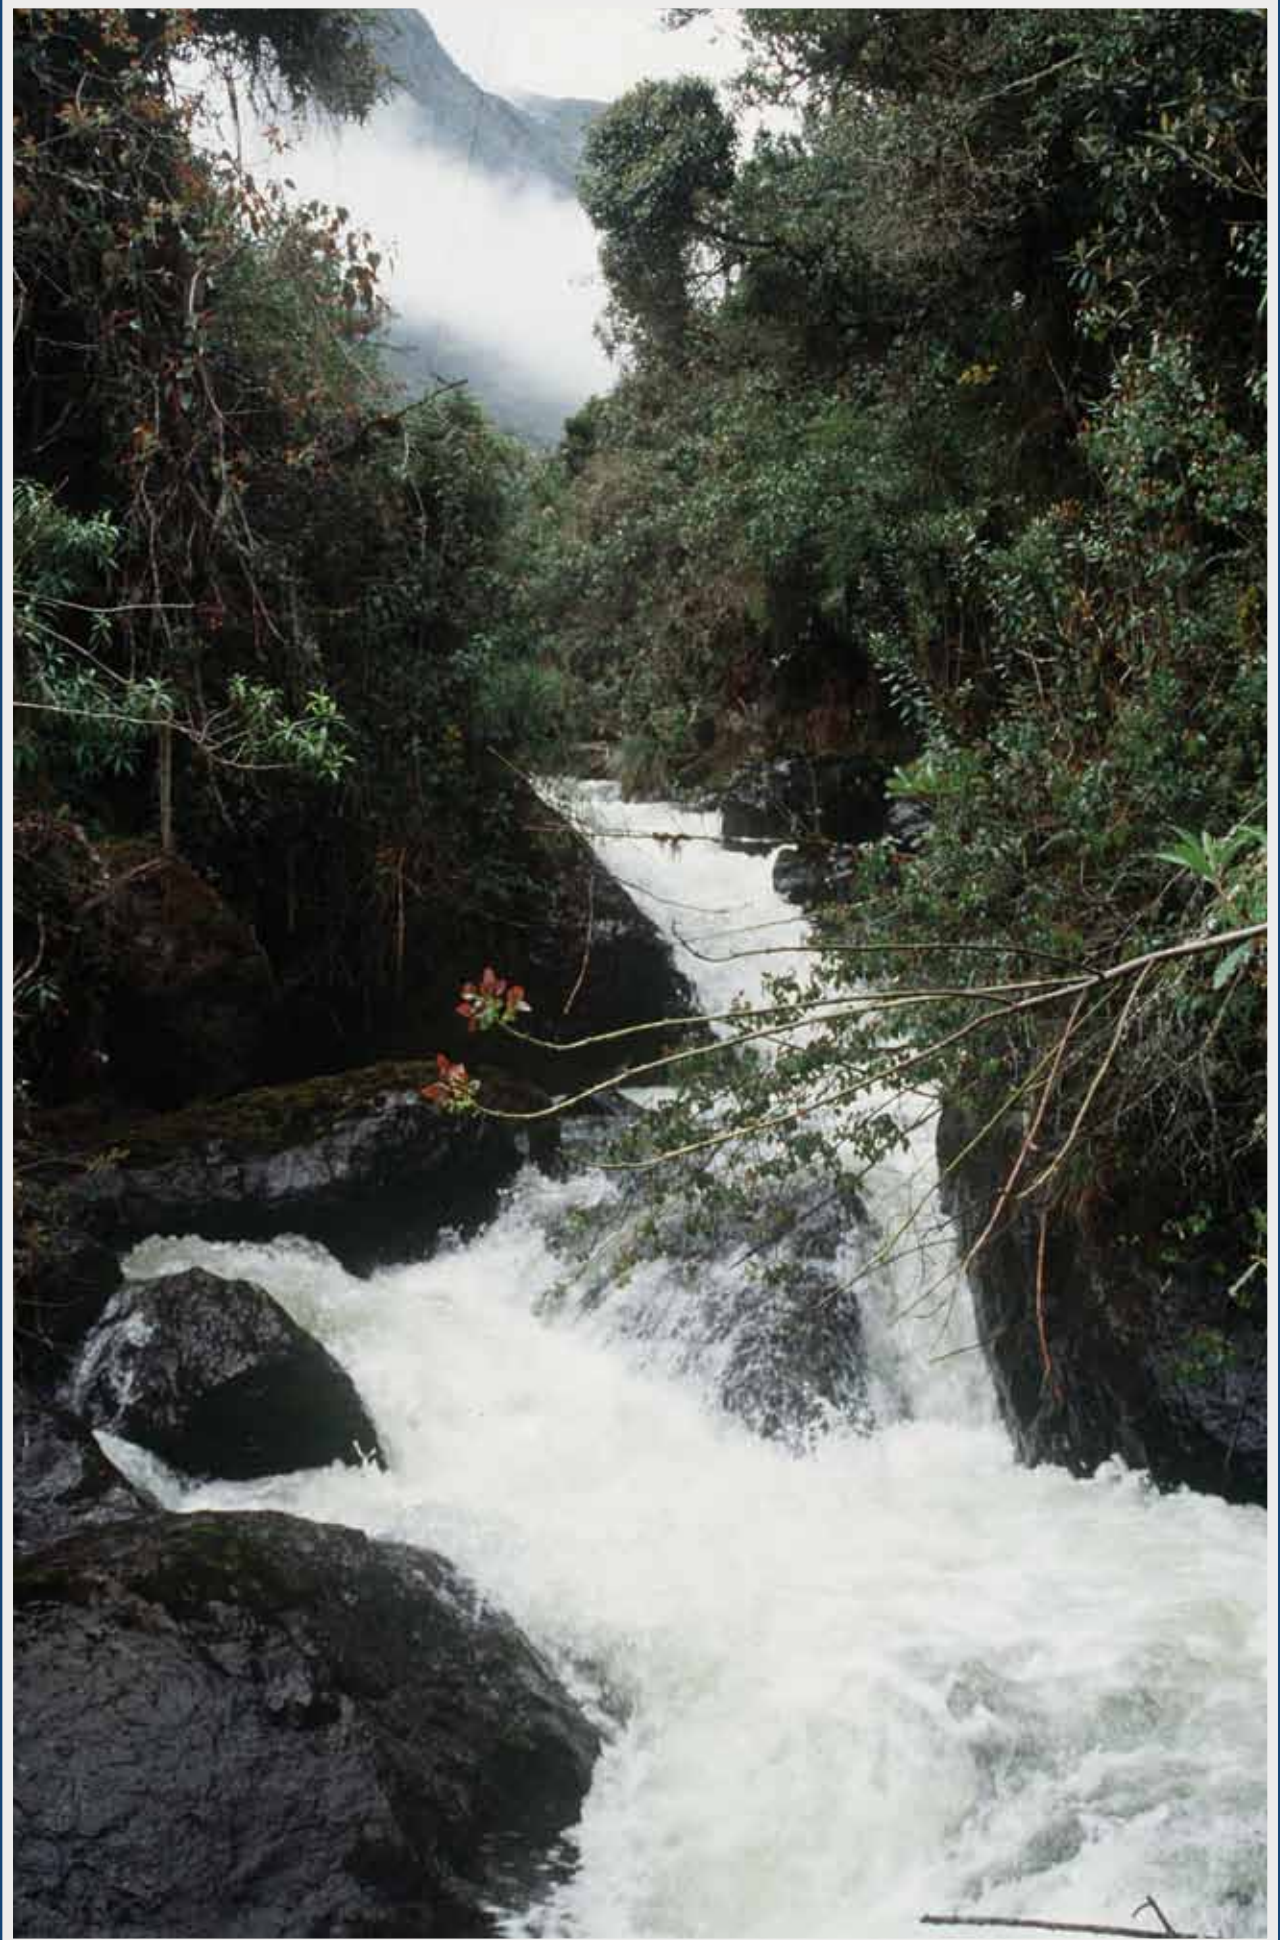

PACIFIC OCEAN

DEPARTURE FROM QUITO

-  = Cotococha Amazon Lodge
-  = Luna Runtun: Adventure Spa
-  = Termas de Papallacta
-  = Andes & Amazon Route

Luna Runtun
Adventure SPA