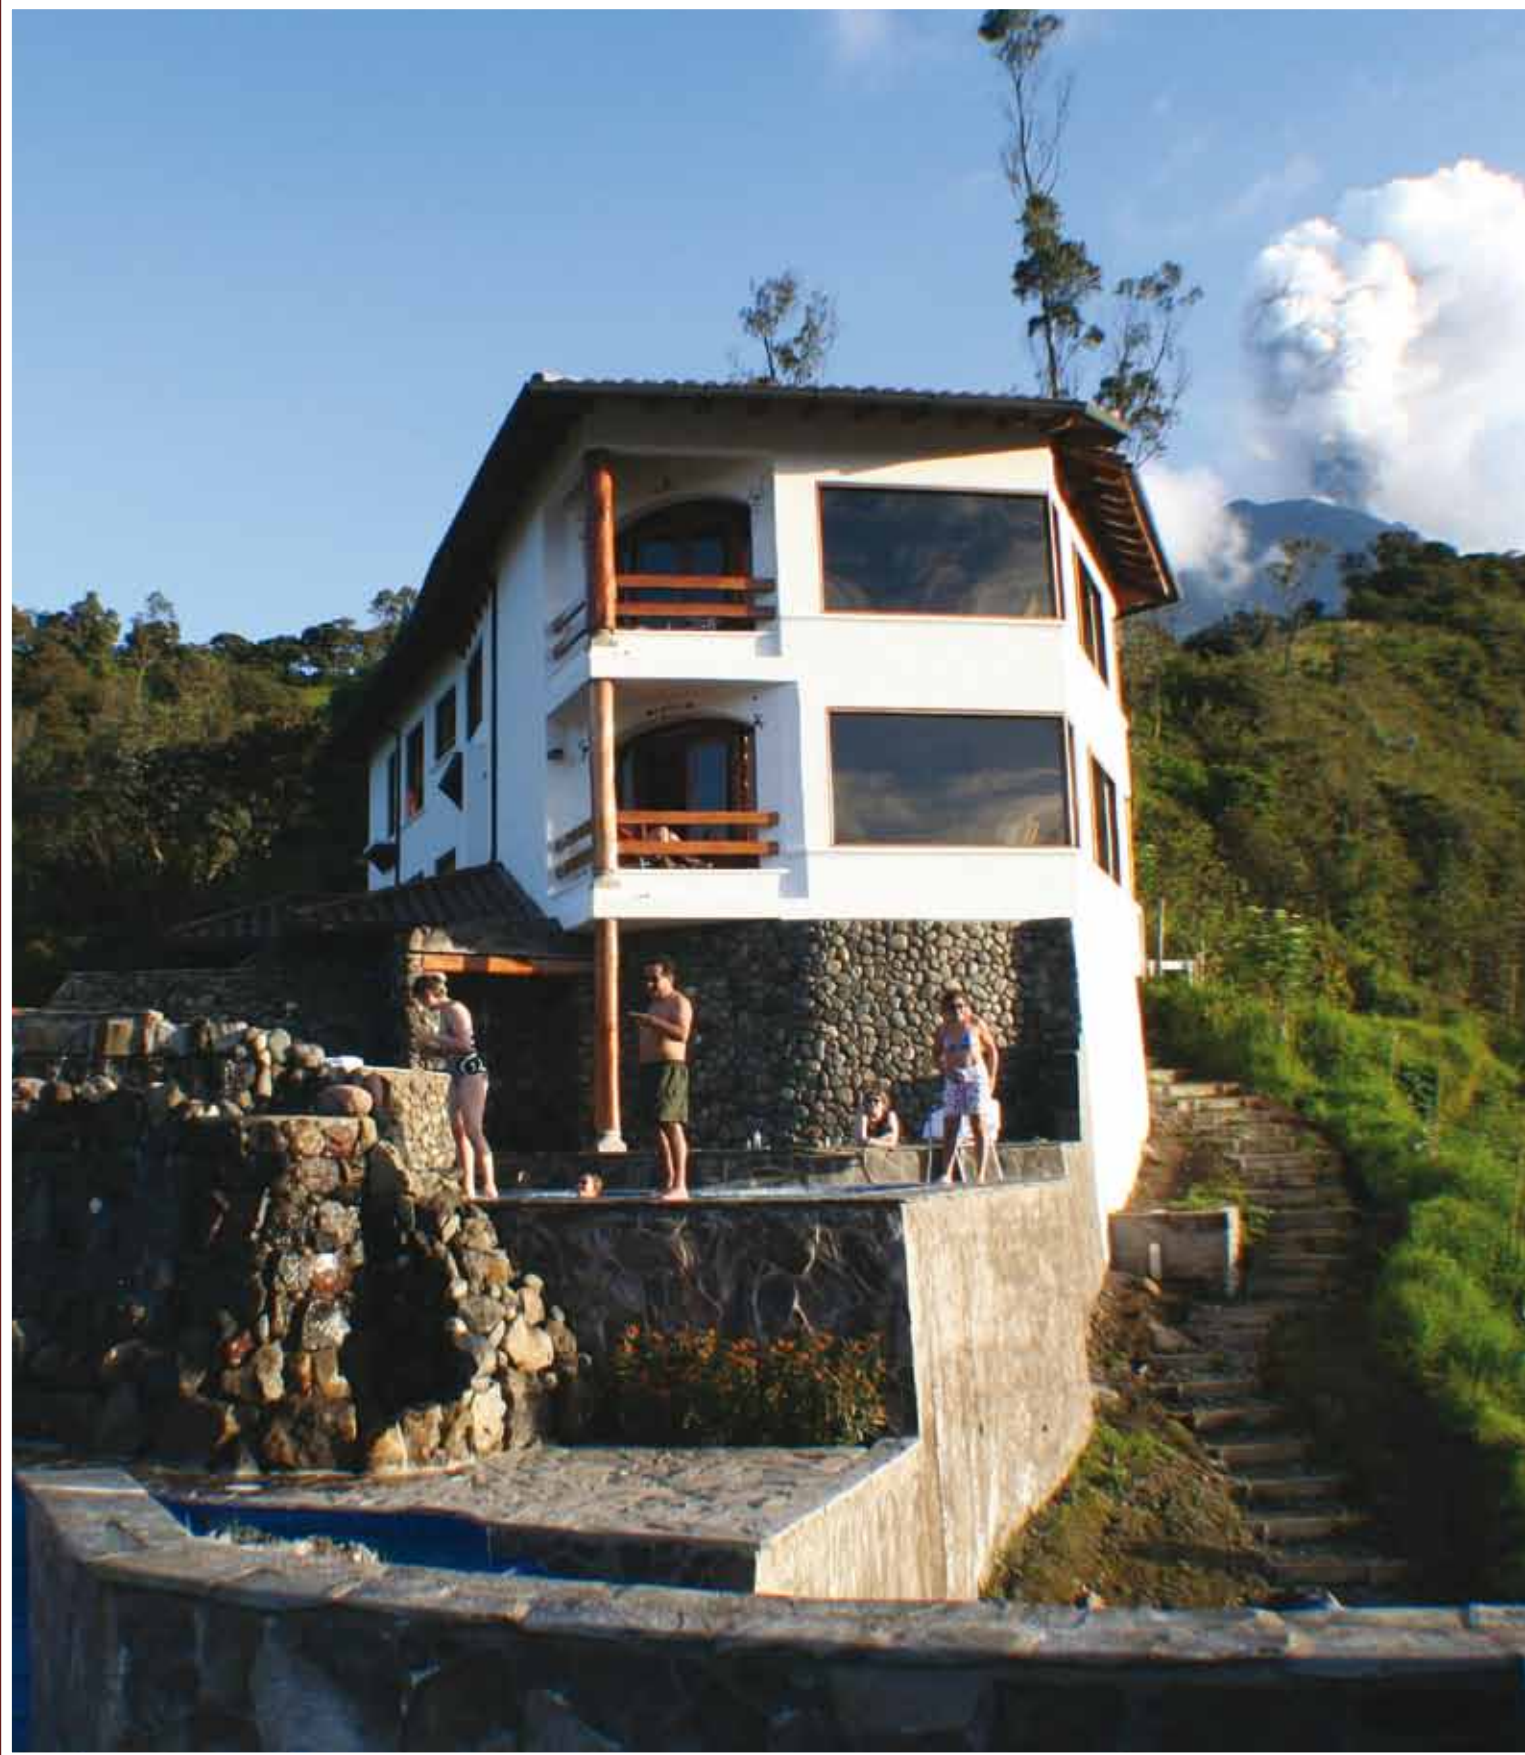

PACIFIC OCEAN

DEPARTURE FROM QUITO

-  = Cotococha Amazon Lodge
-  = Luna Runtun: Adventure Spa
-  = Termas de Papallacta
-  = Andes & Amazon Route

Luna Runtun
Adventure SPA