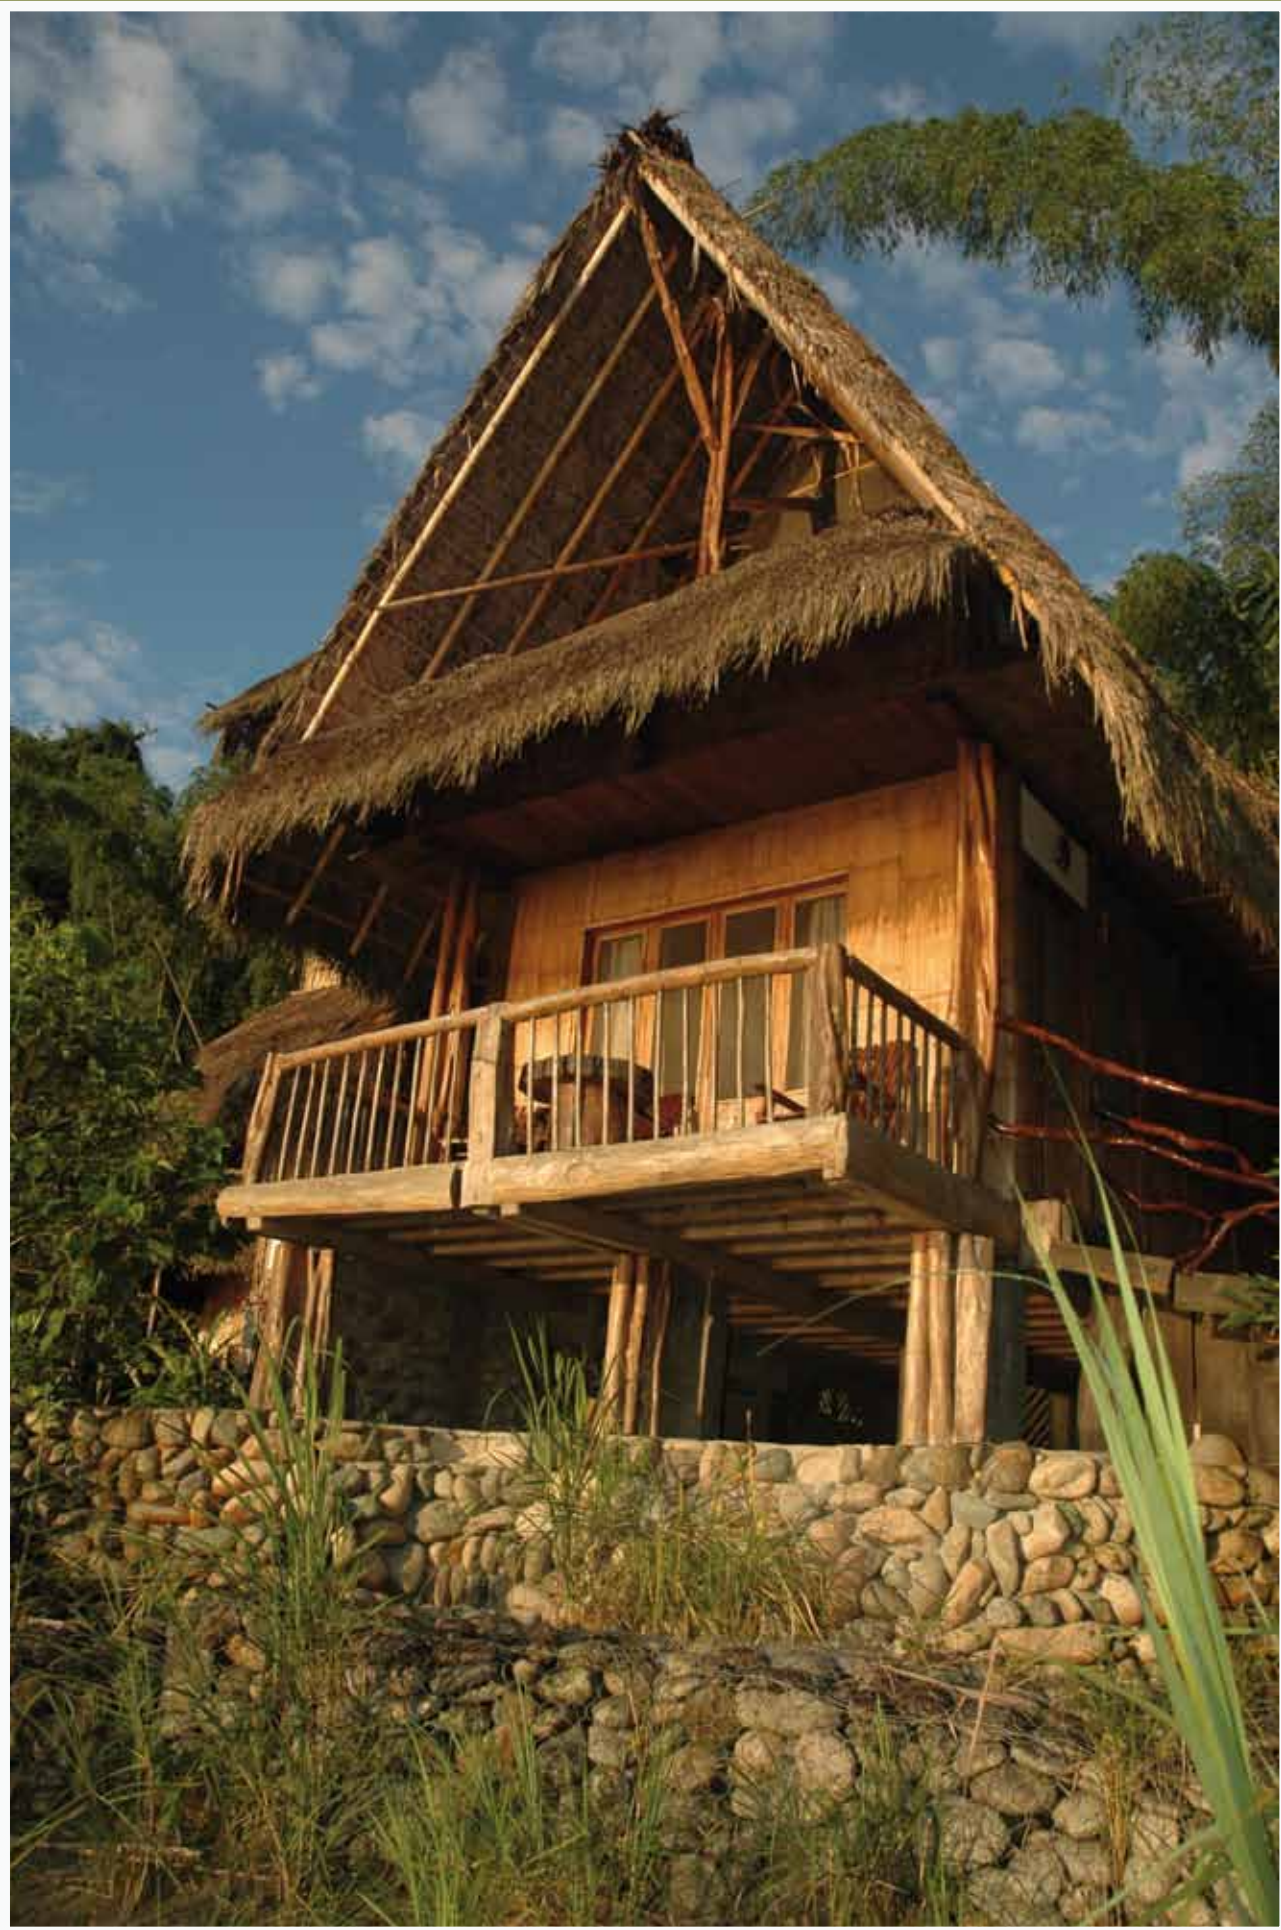

PACIFIC OCEAN

DEPARTURE FROM QUITO

-  = Cotococha Amazon Lodge
-  = Luna Runtun: Adventure Spa
-  = Termas de Papallacta
-  = Andes & Amazon Route

Luna Runtun
Adventure SPA