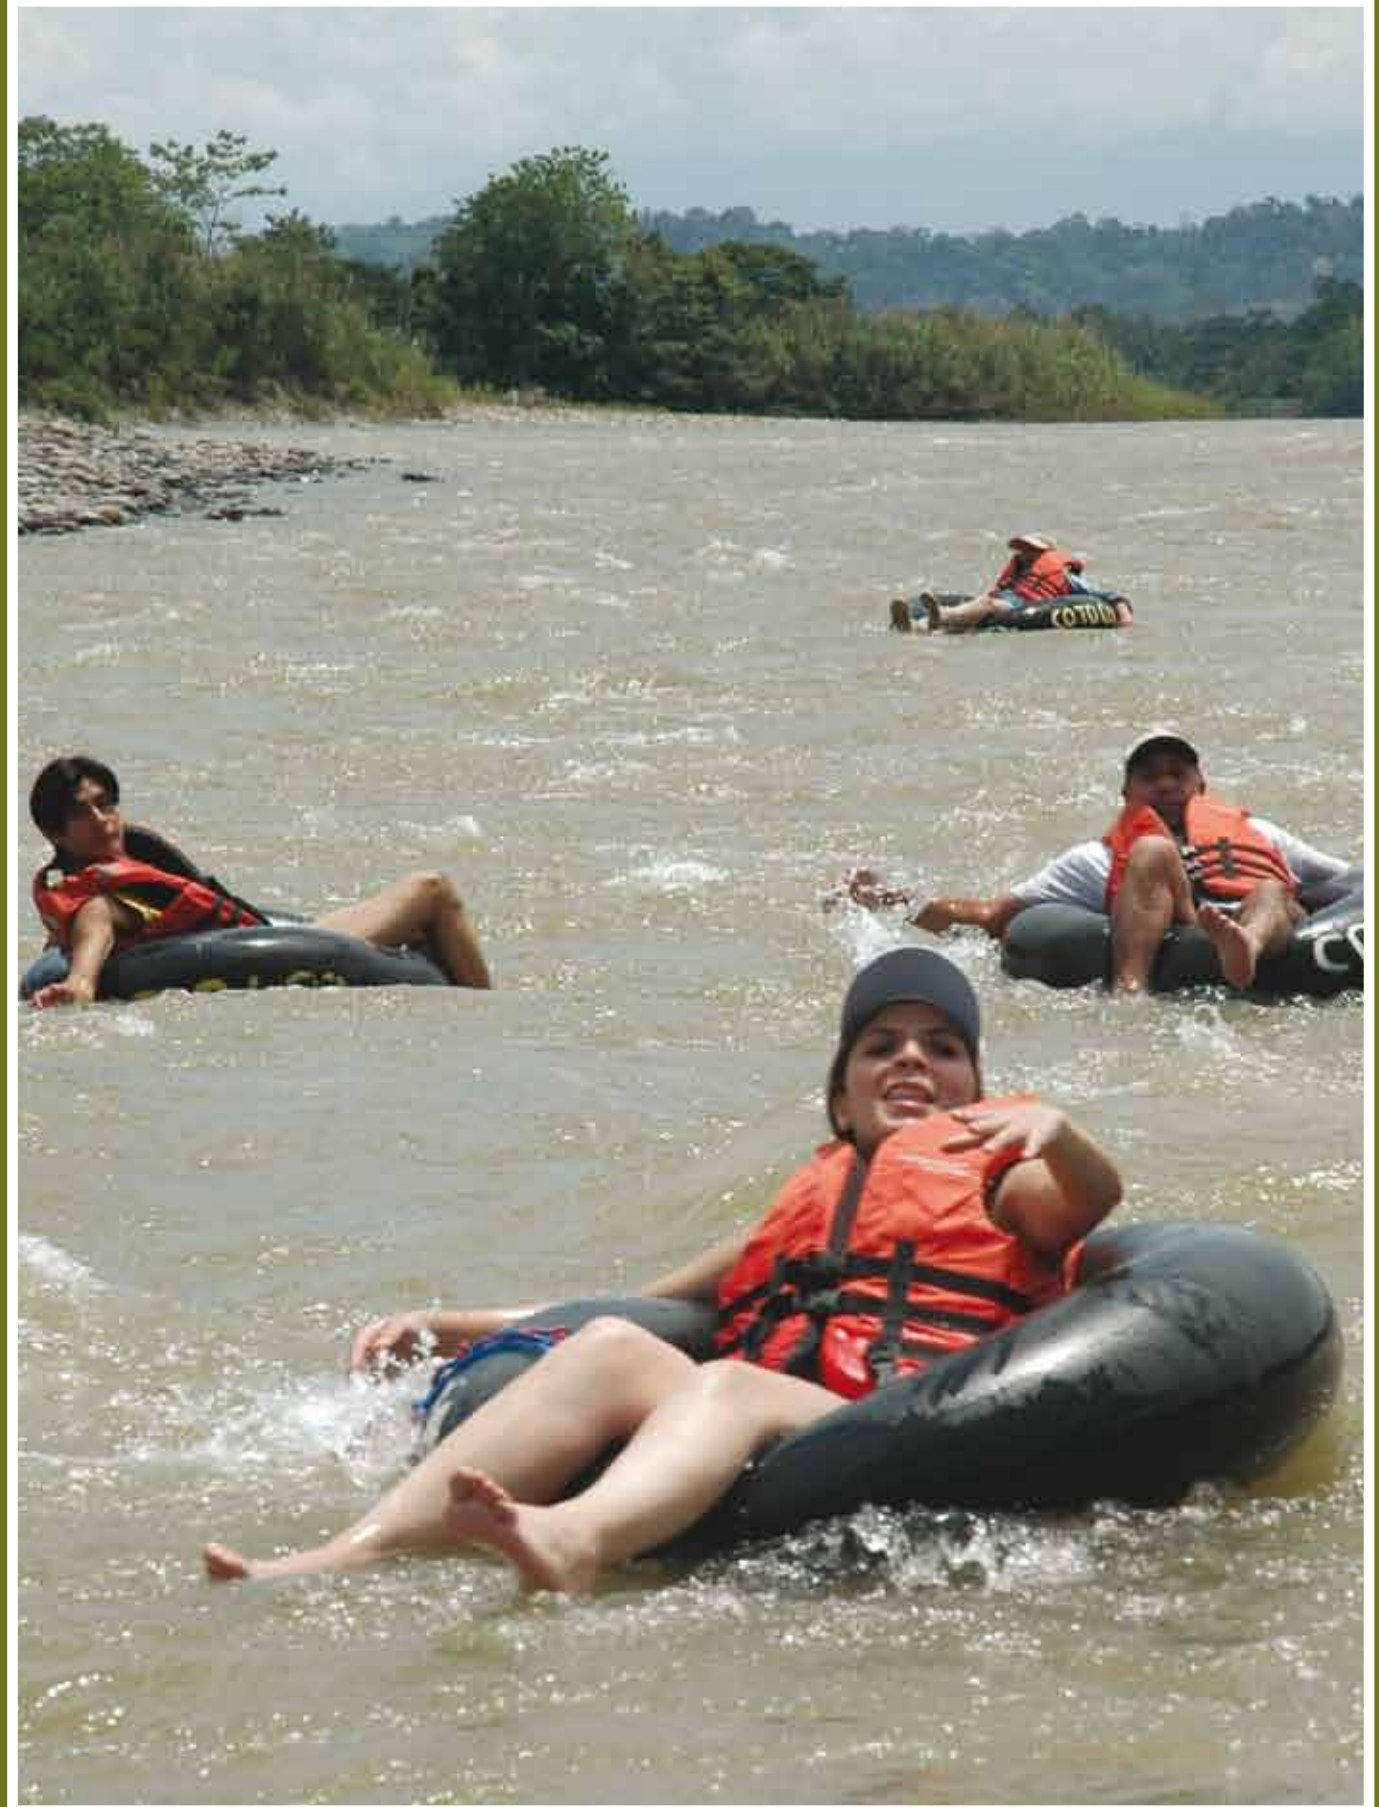

PACIFIC OCEAN

DEPARTURE FROM QUITO

-  = Cotococha Amazon Lodge
-  = Luna Runtun: Adventure Spa
-  = Termas de Papallacta
-  = Andes & Amazon Route

Luna Runtun
Adventure SPA