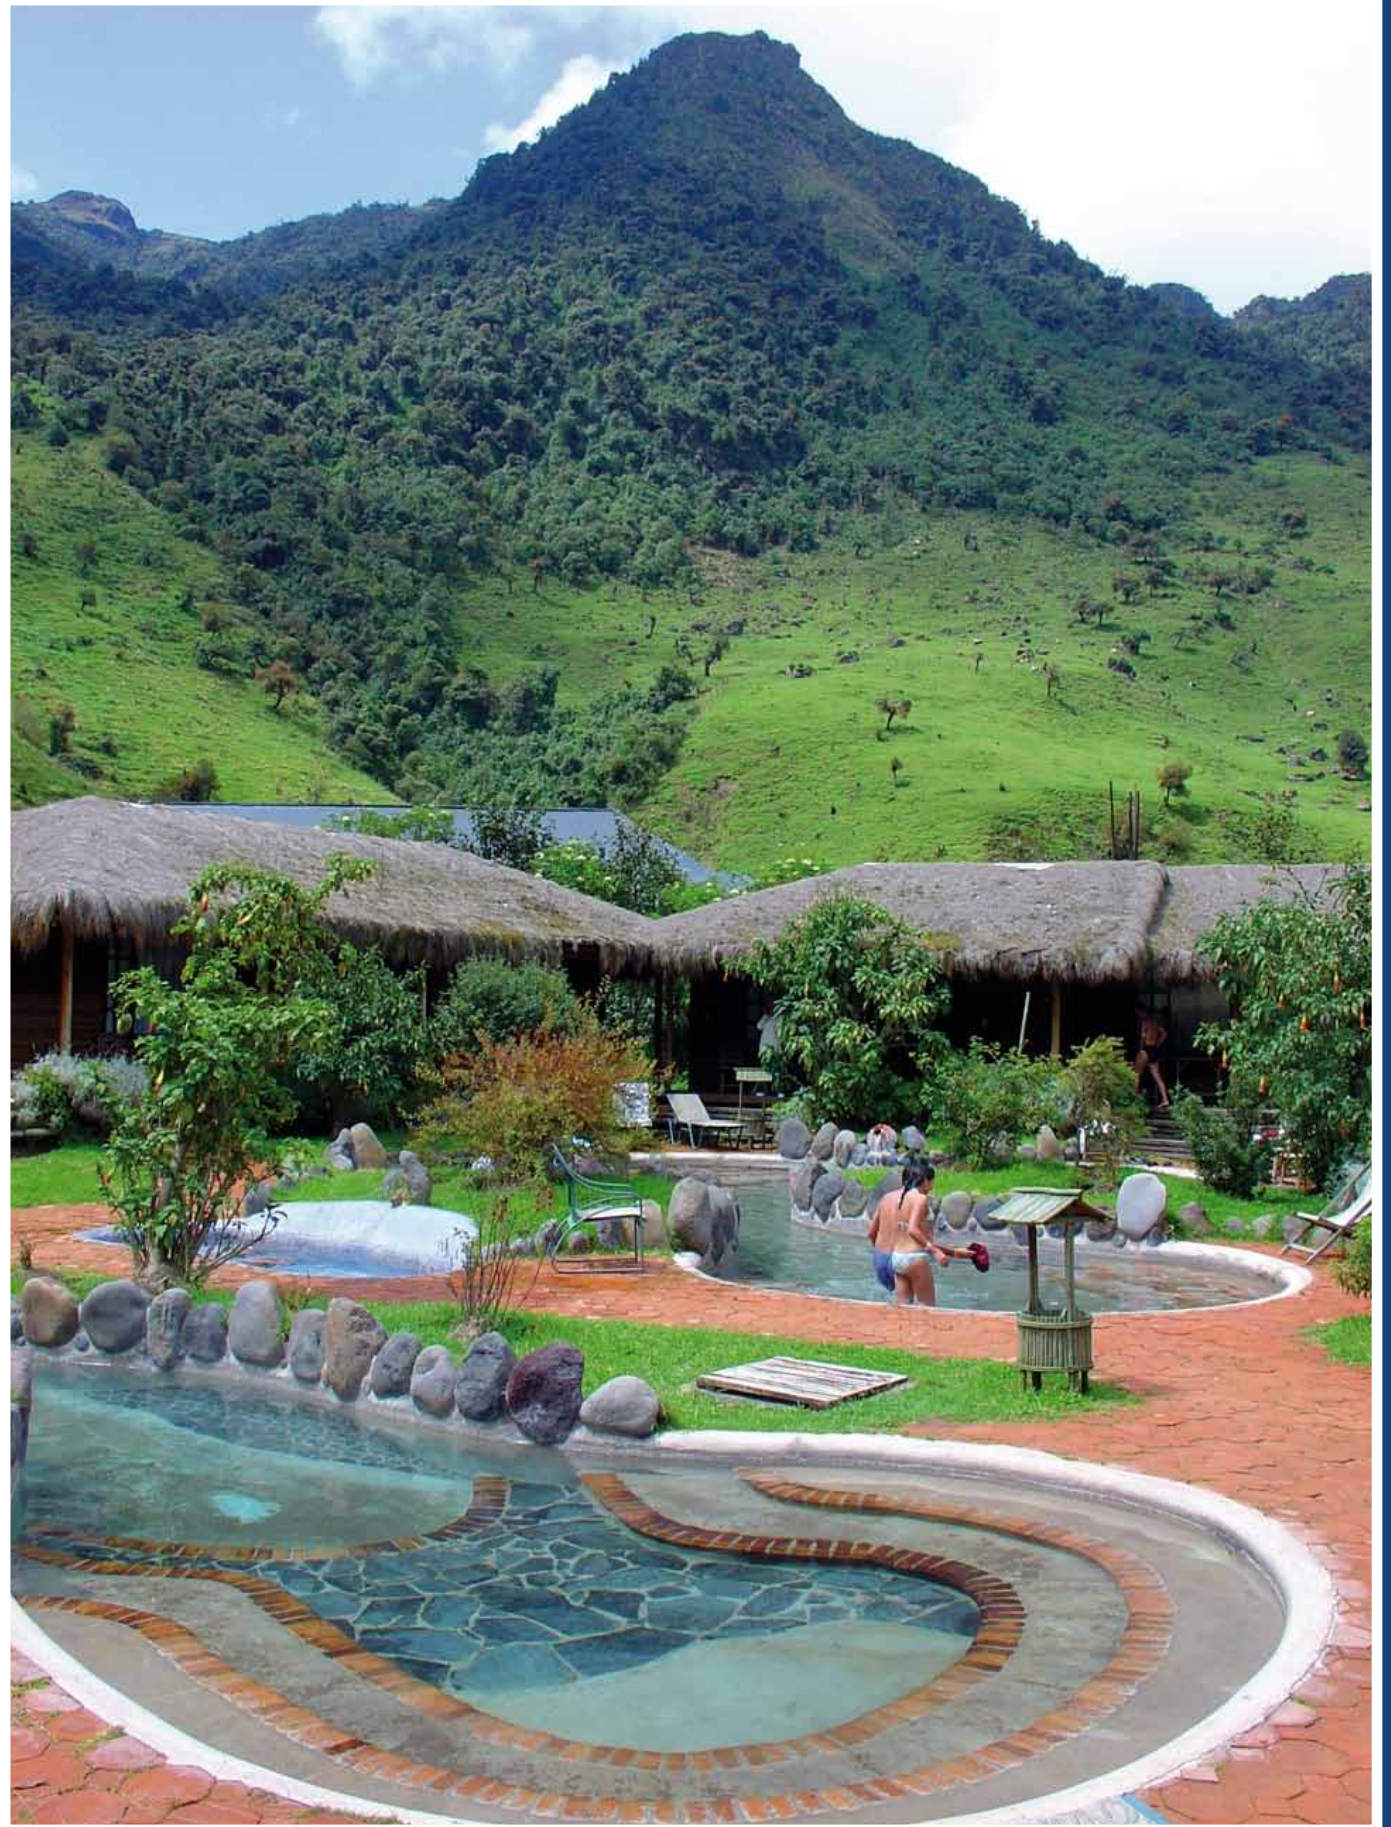

PACIFIC OCEAN

DEPARTURE FROM QUITO

-  = Cotococha Amazon Lodge
-  = Luna Runtun: Adventure Spa
-  = Termas de Papallacta
-  = Andes & Amazon Route

Luna Runtun
Adventure SPA