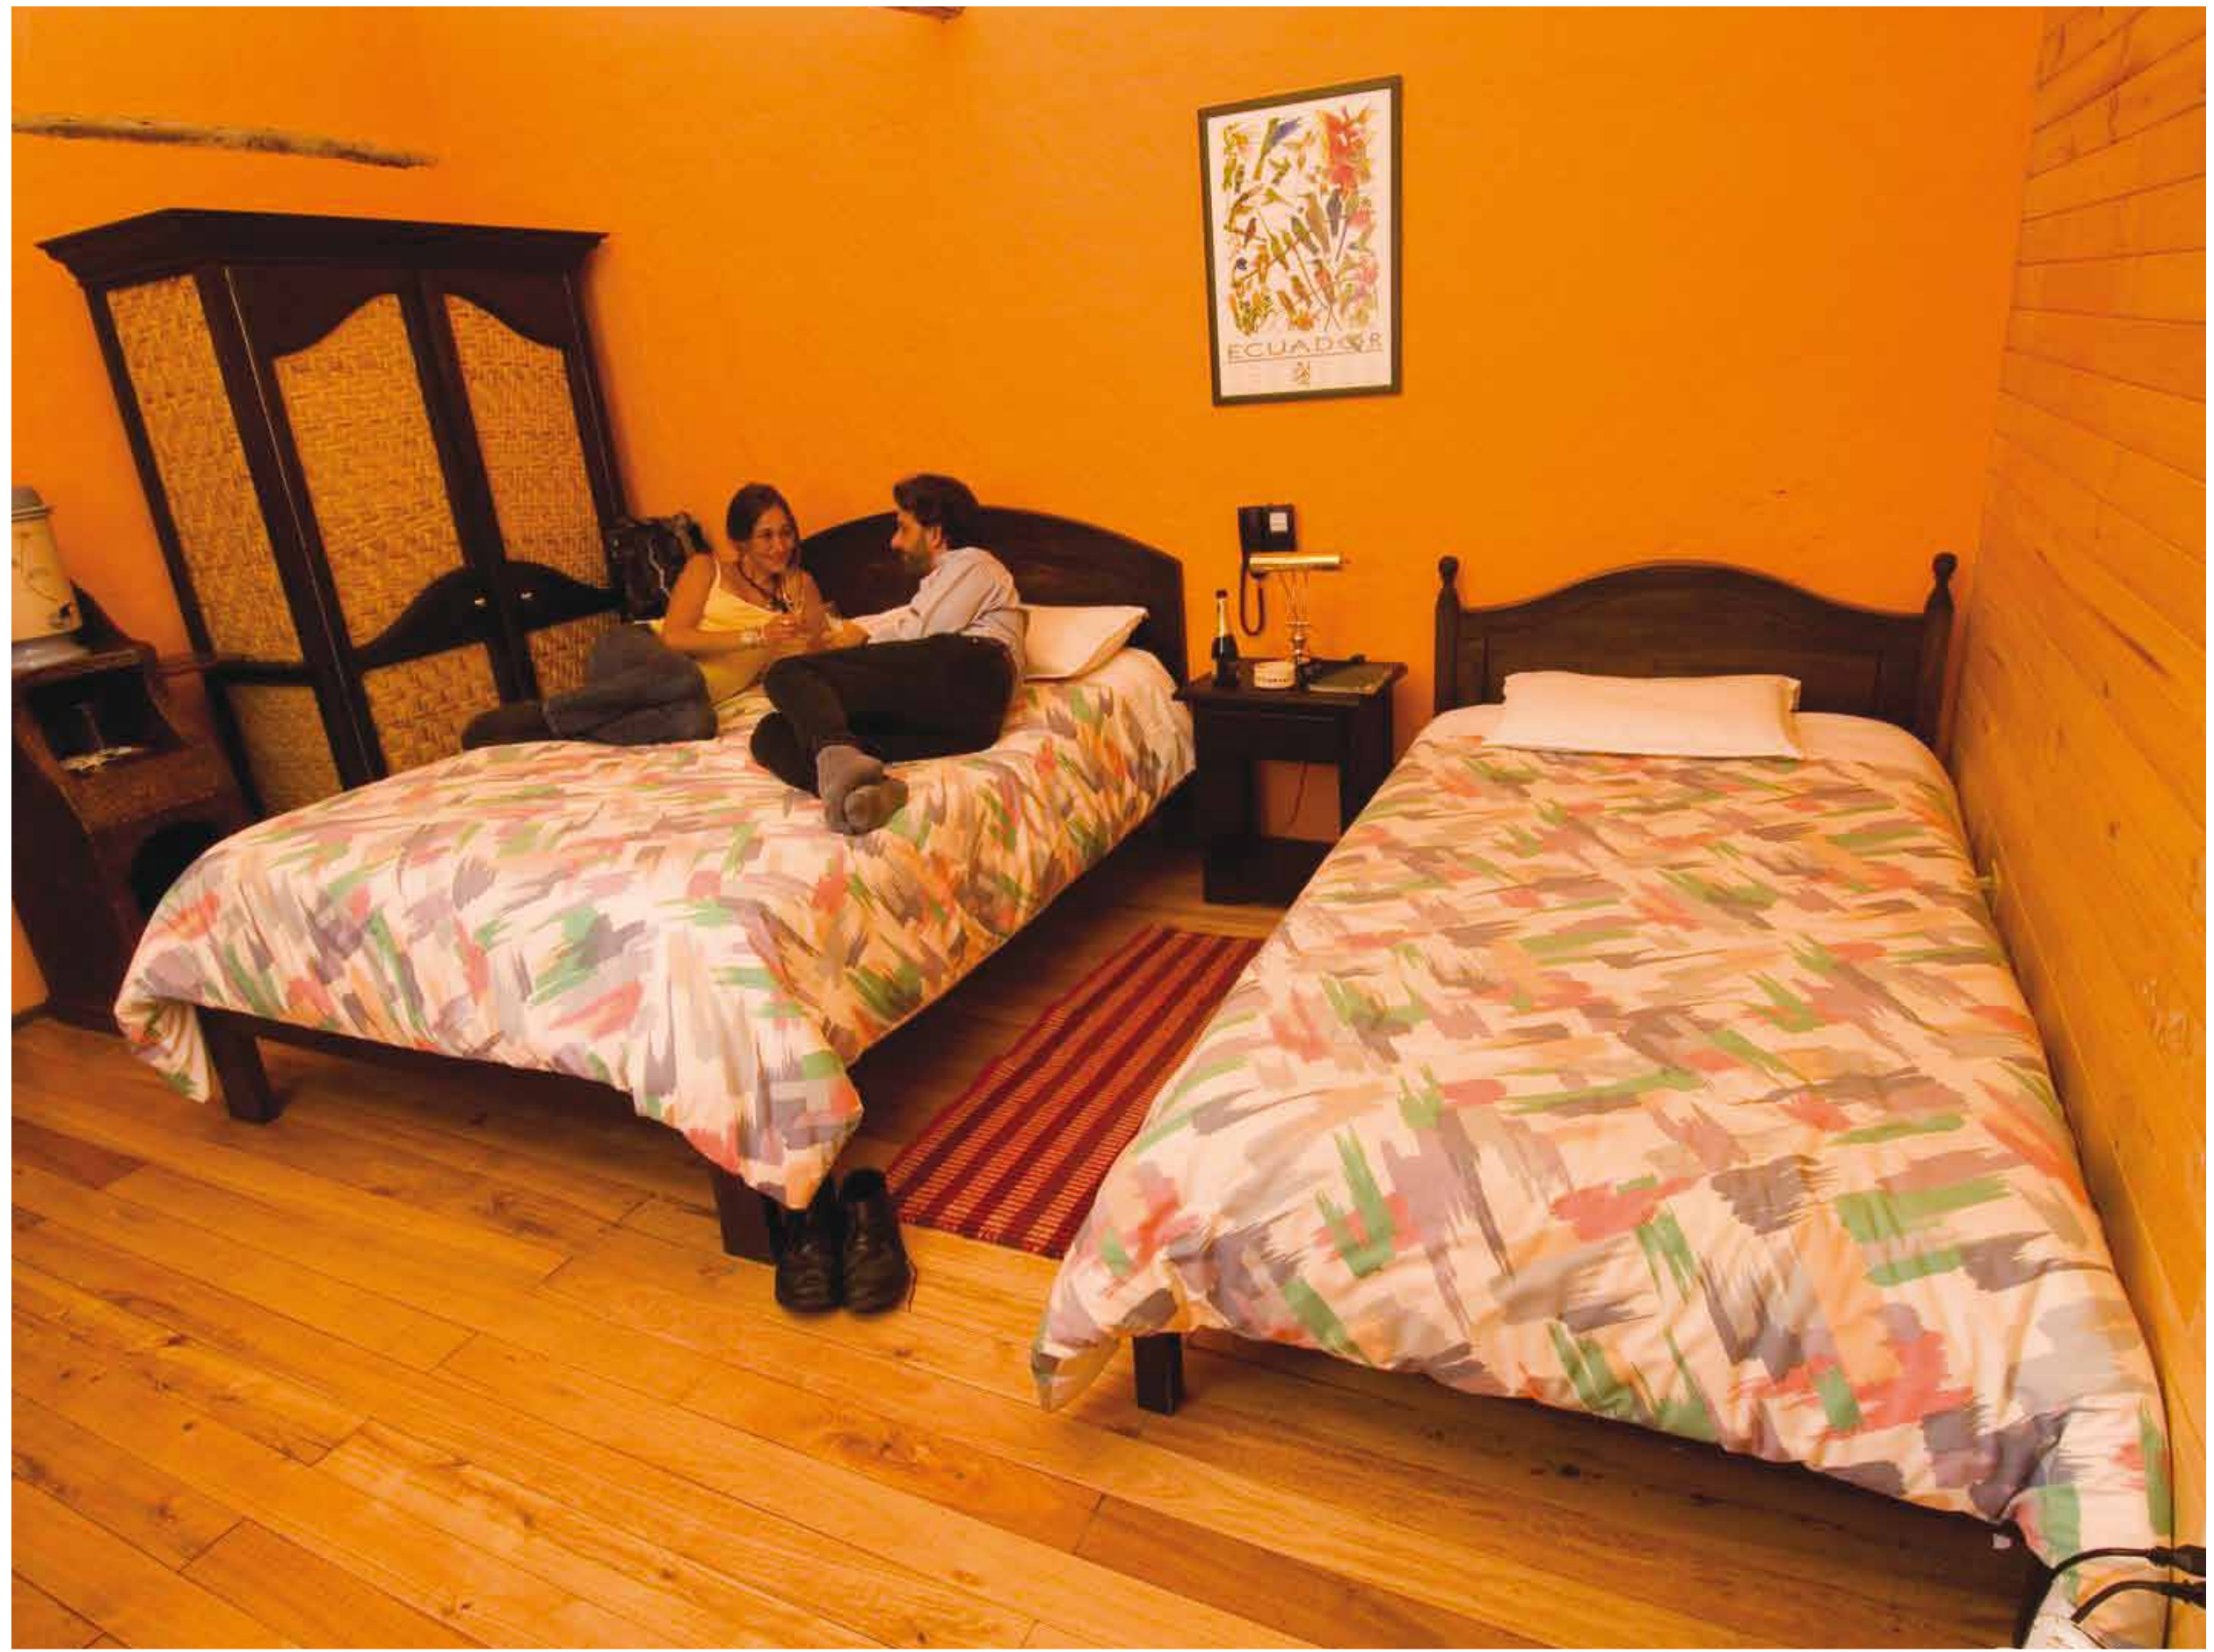

PACIFIC OCEAN

DEPARTURE FROM QUITO

-  = Cotococha Amazon Lodge
-  = Luna Runtun: Adventure Spa
-  = Termas de Papallacta
-  = Andes & Amazon Route

Luna Runtun
Adventure SPA