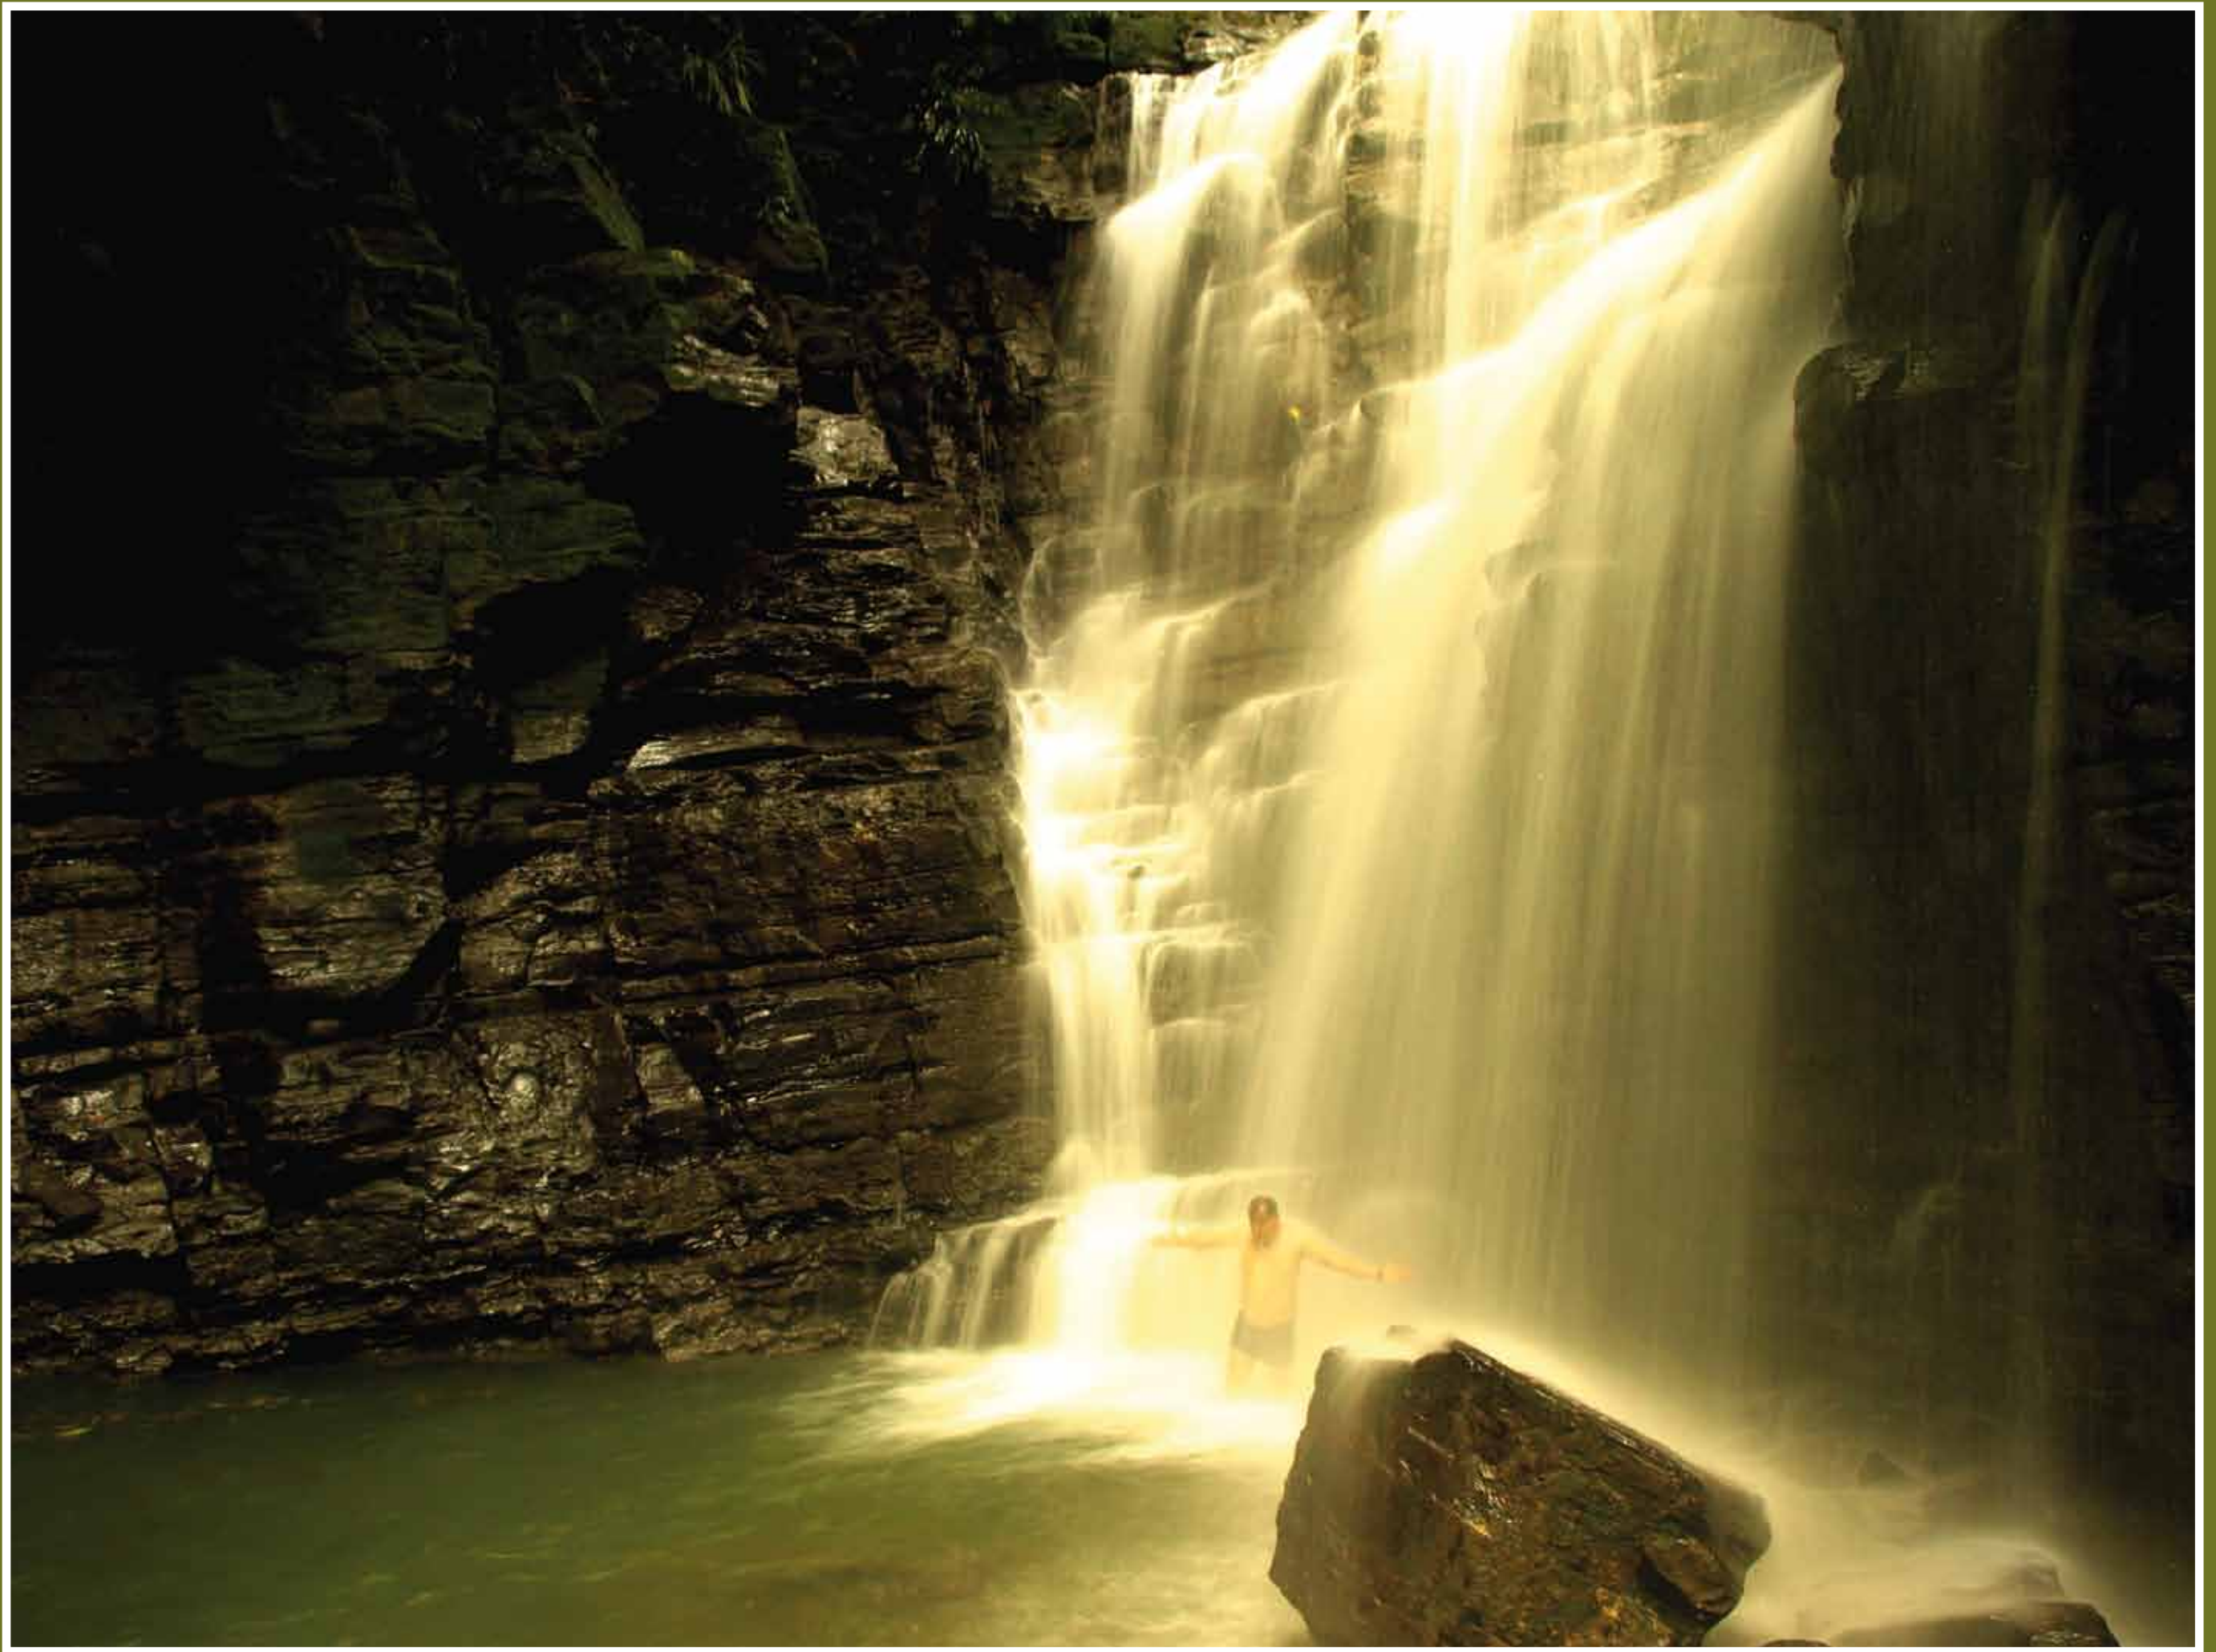

PACIFIC OCEAN

DEPARTURE FROM QUITO

-  = Cotococha Amazon Lodge
-  = Luna Runtun: Adventure Spa
-  = Termas de Papallacta
-  = Andes & Amazon Route

Luna Runtun
Adventure SPA