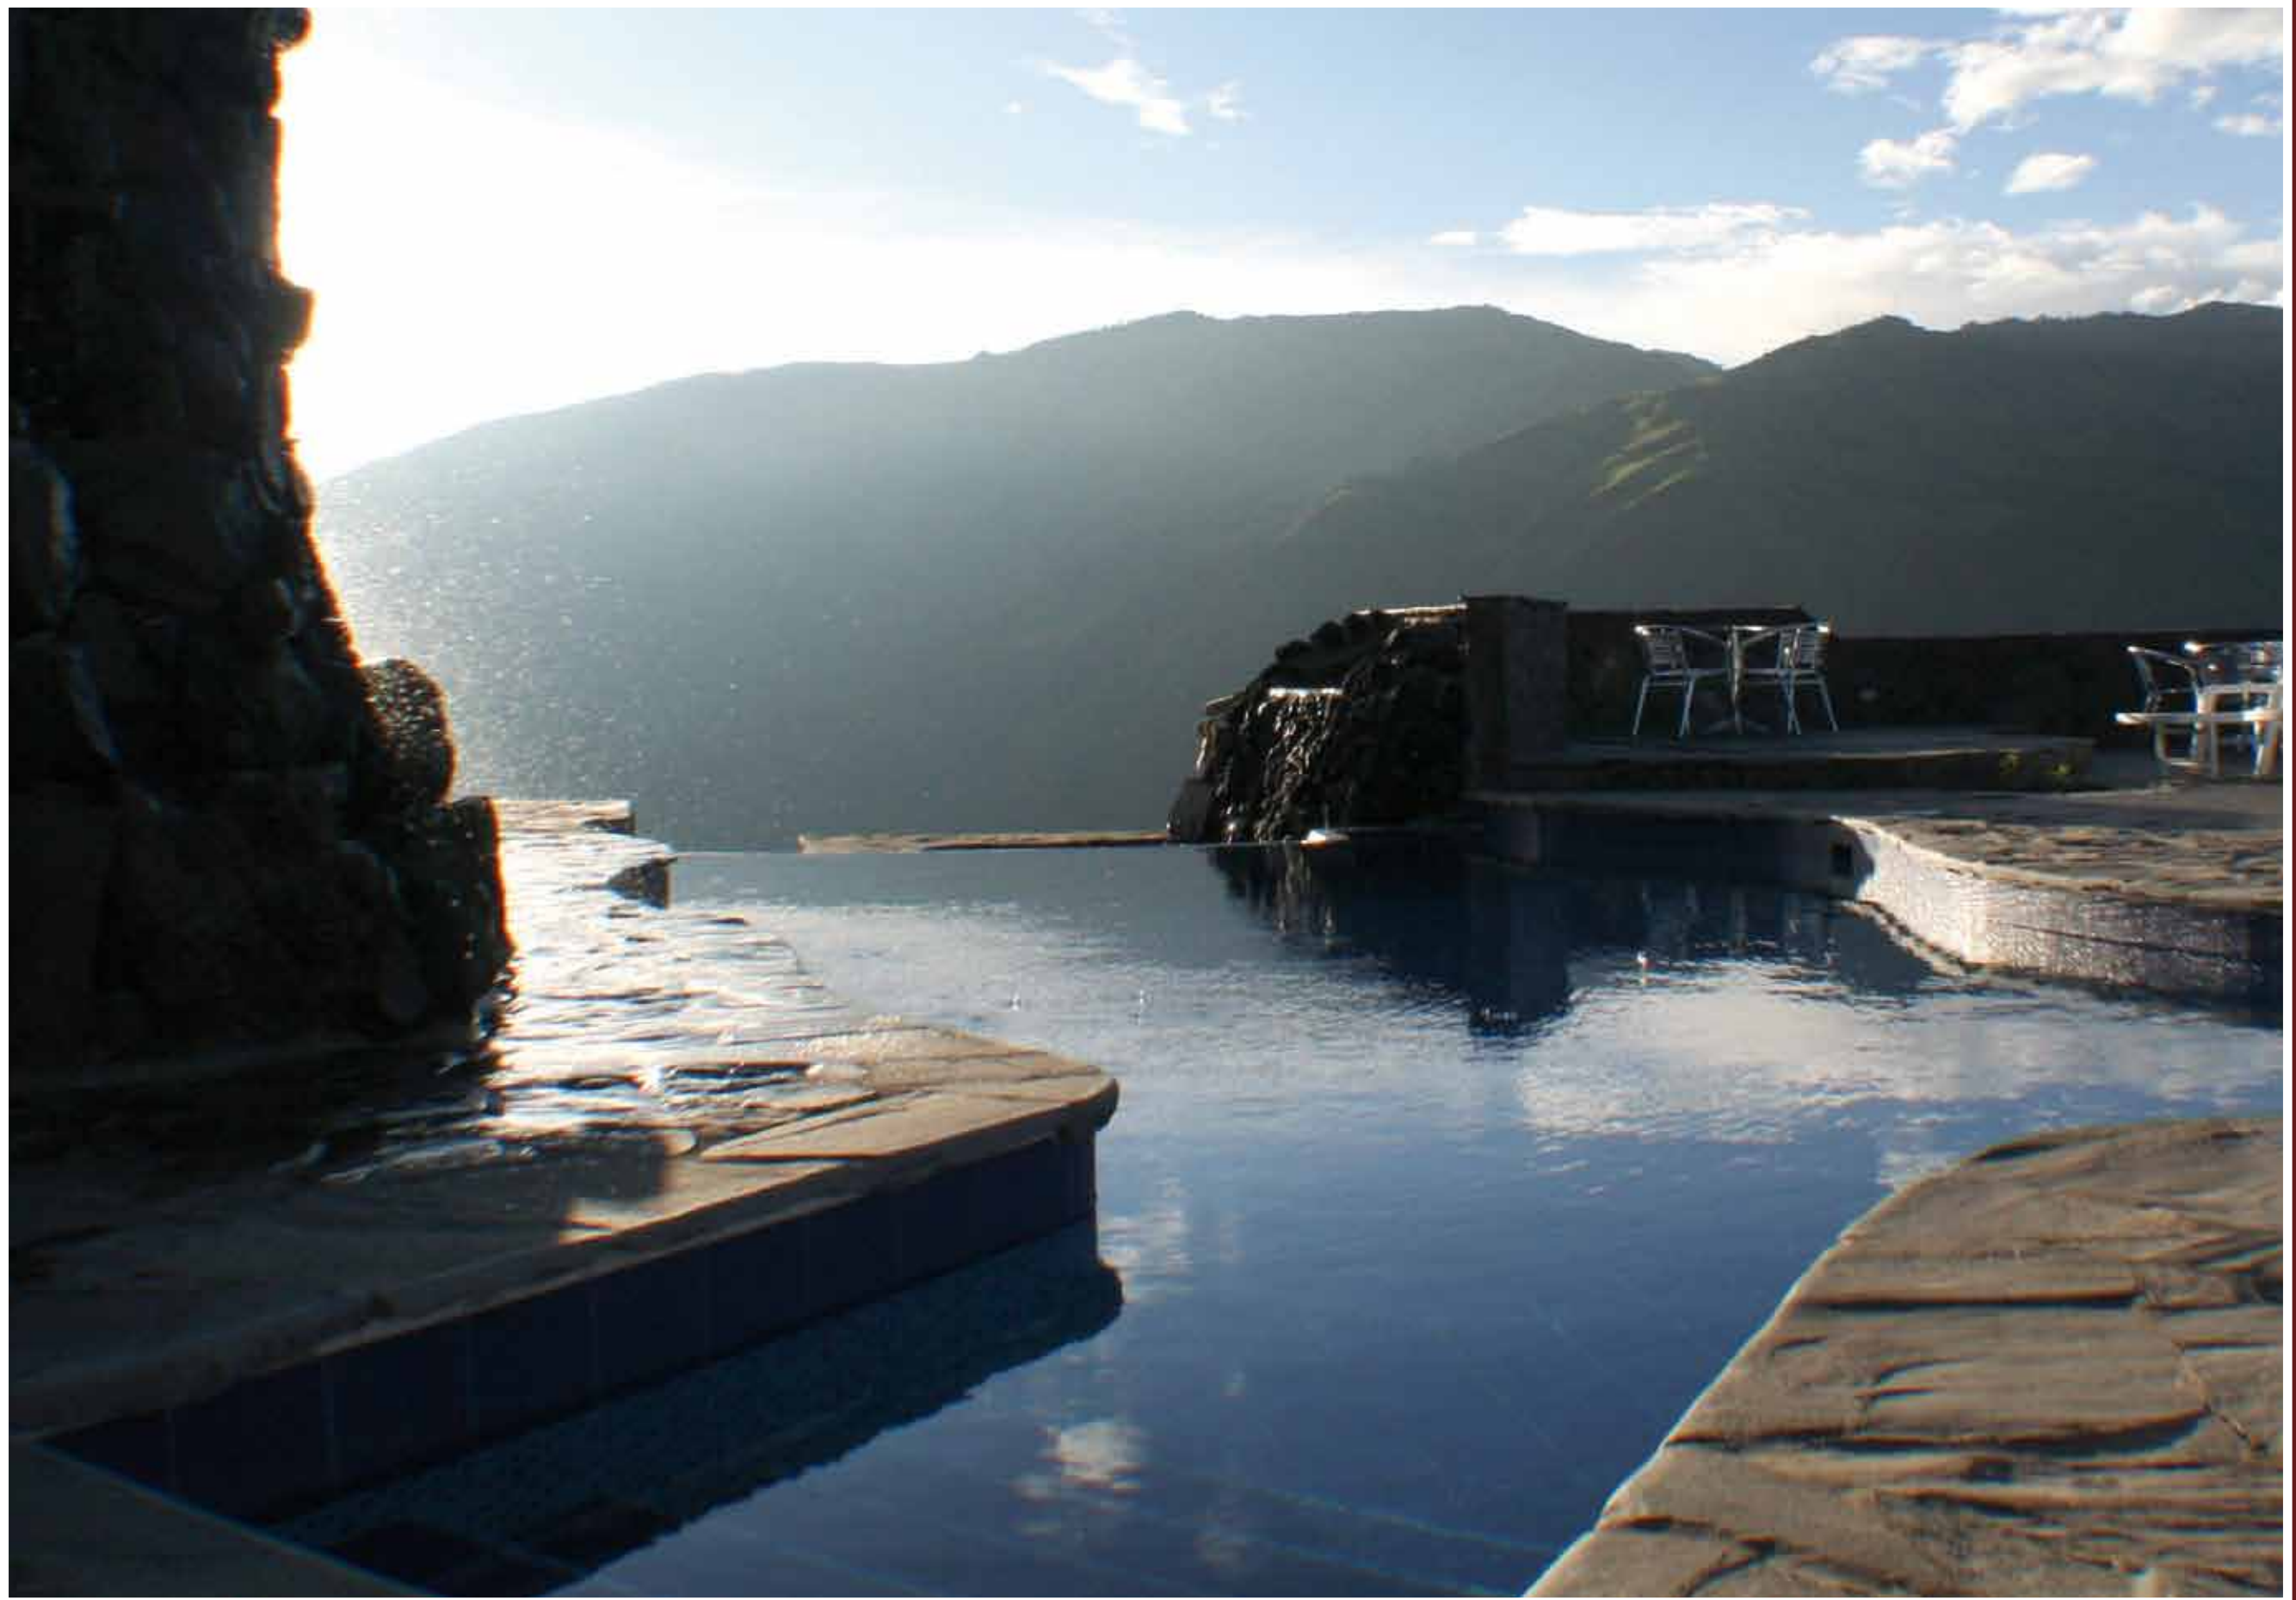

PACIFIC OCEAN

DEPARTURE FROM QUITO

-  = Cotococha Amazon Lodge
-  = Luna Runtun: Adventure Spa
-  = Termas de Papallacta
-  = Andes & Amazon Route

Luna Runtun
Adventure SPA