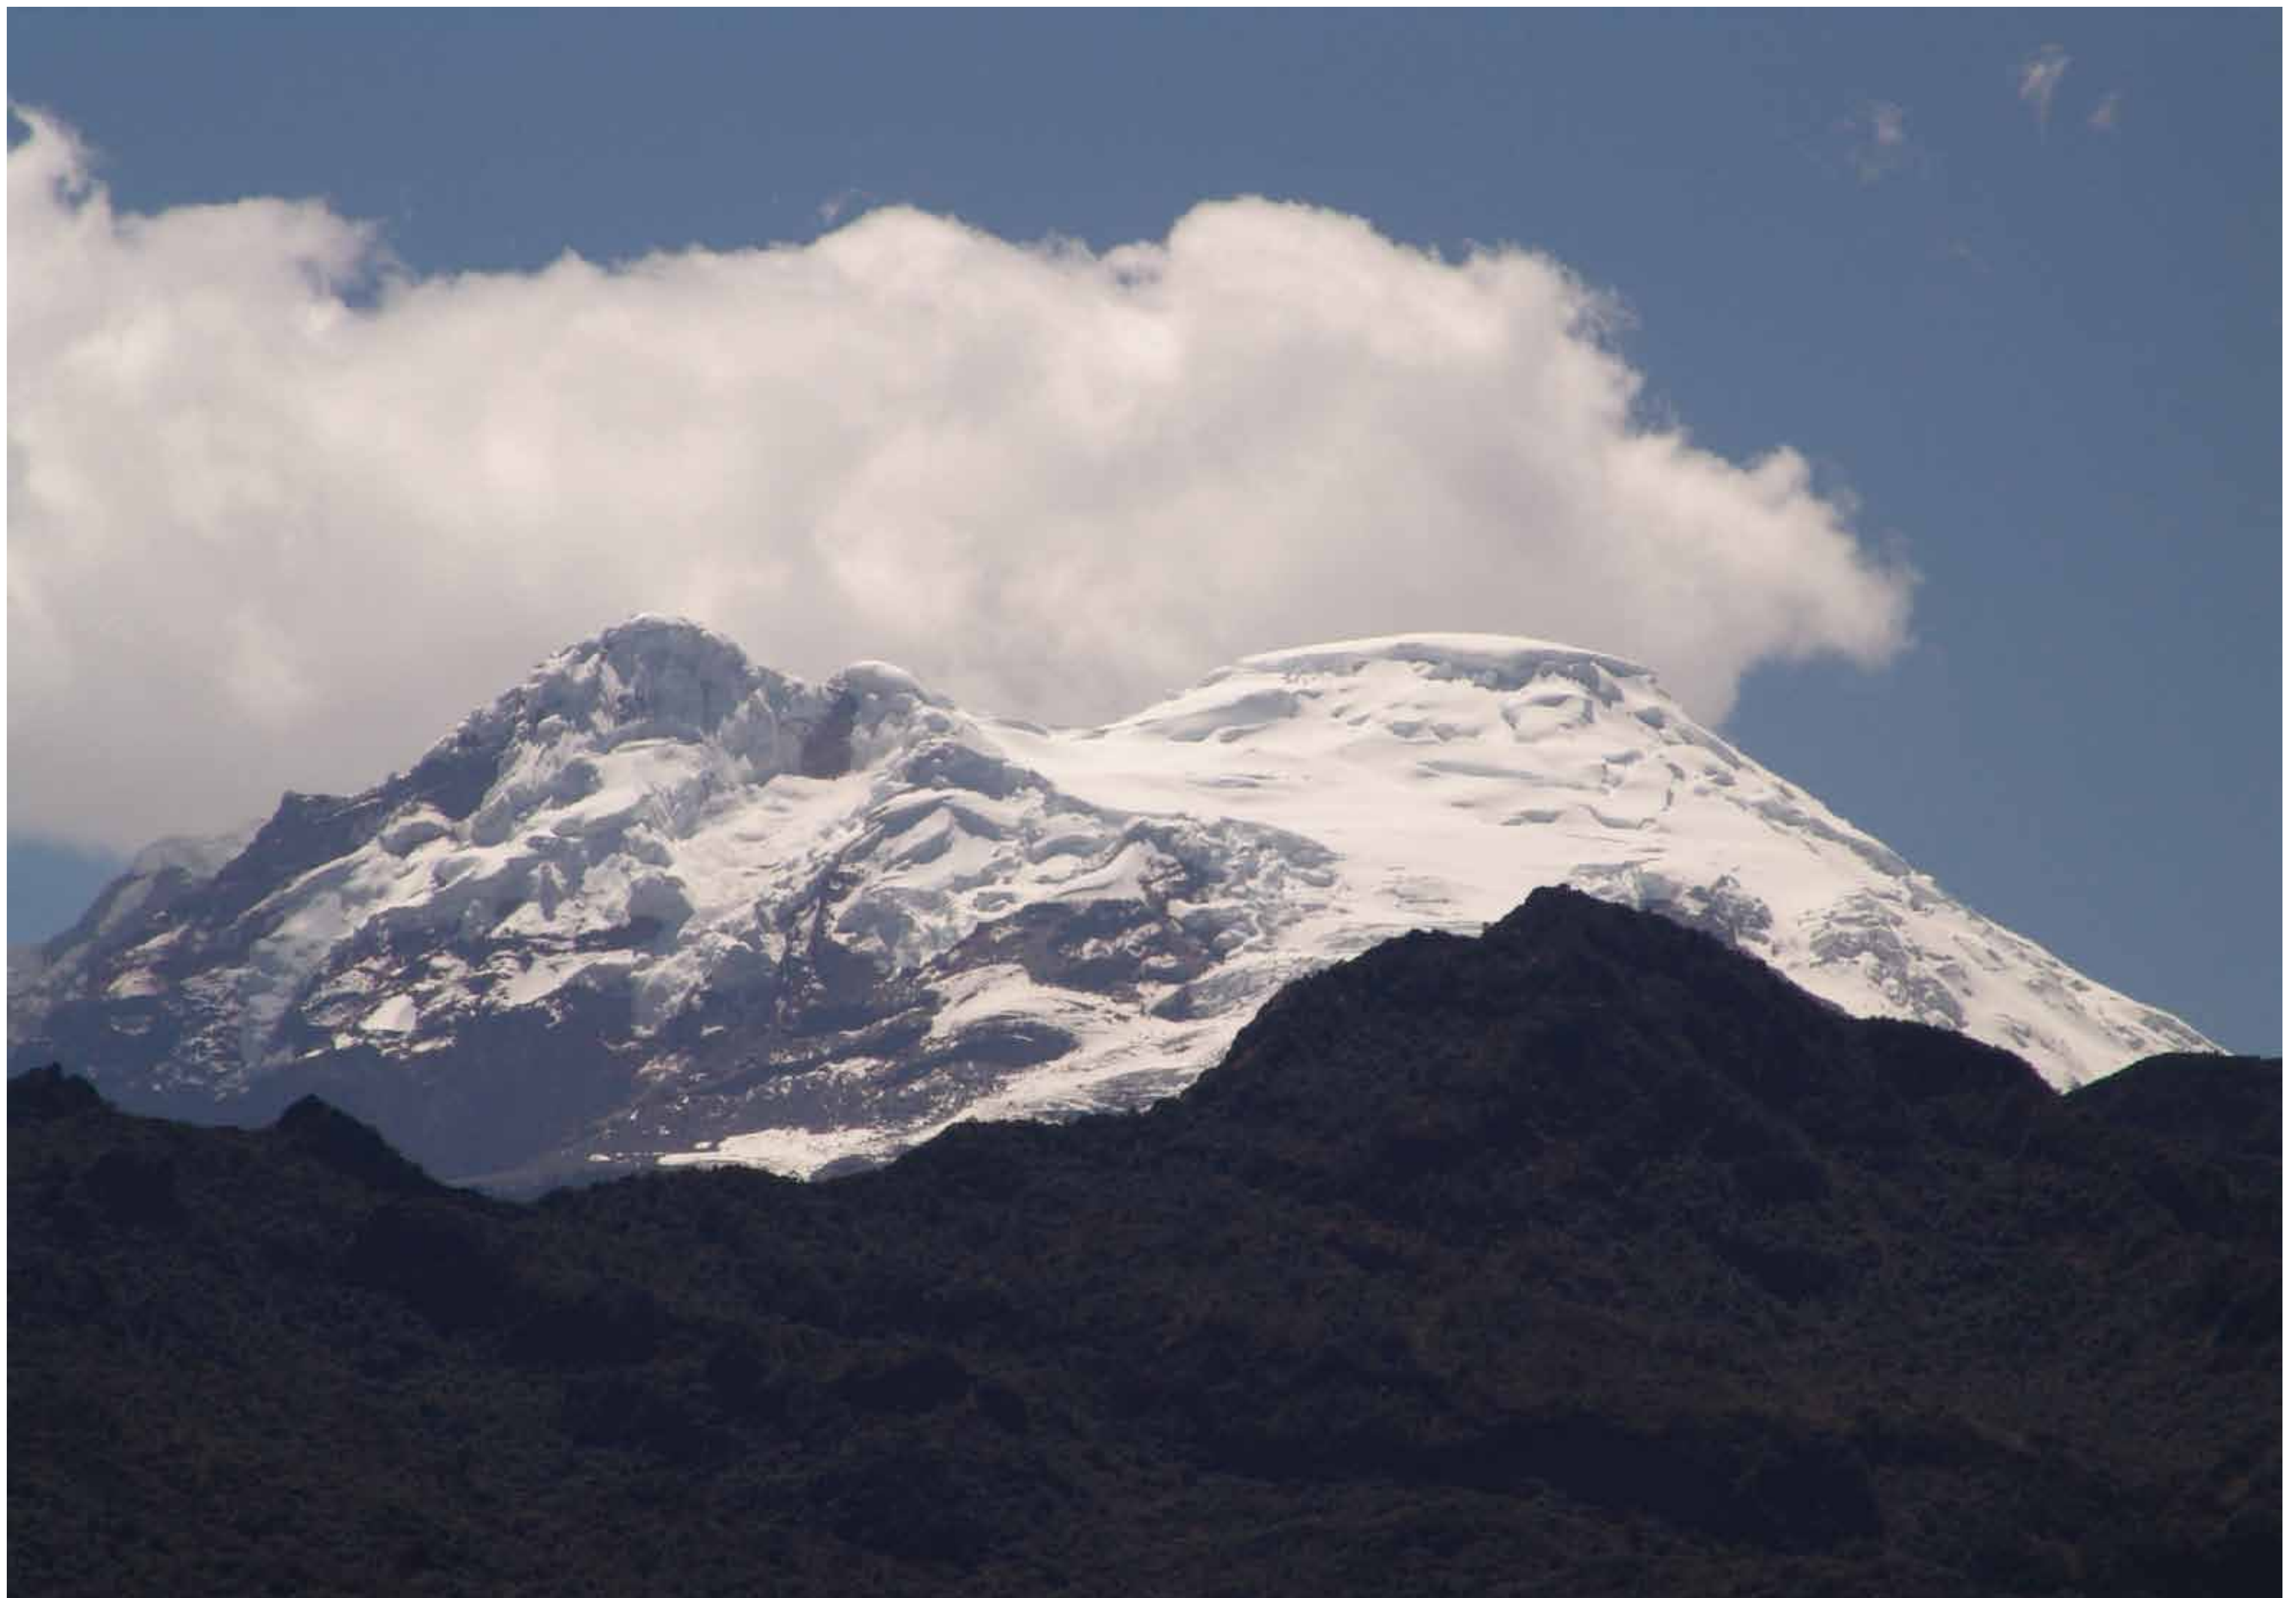

PACIFIC OCEAN

DEPARTURE FROM QUITO

-  = Cotococha Amazon Lodge
-  = Luna Runtun: Adventure Spa
-  = Termas de Papallacta
-  = Andes & Amazon Route

Luna Runtun
Adventure SPA