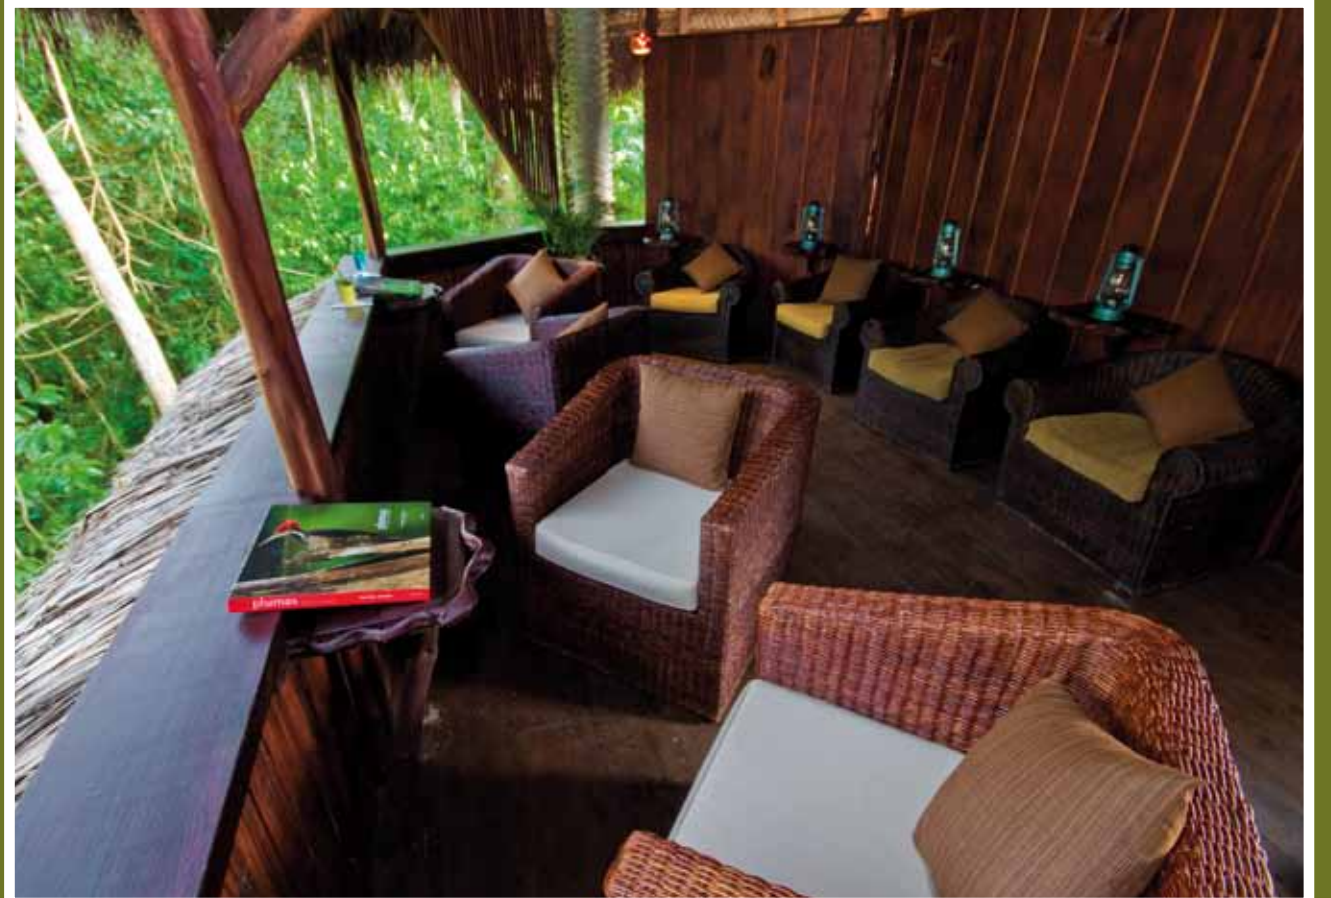

PACIFIC OCEAN

DEPARTURE FROM QUITO

-  = Cotococha Amazon Lodge
-  = Luna Runtun: Adventure Spa
-  = Termas de Papallacta
-  = Andes & Amazon Route

Luna Runtun
Adventure SPA