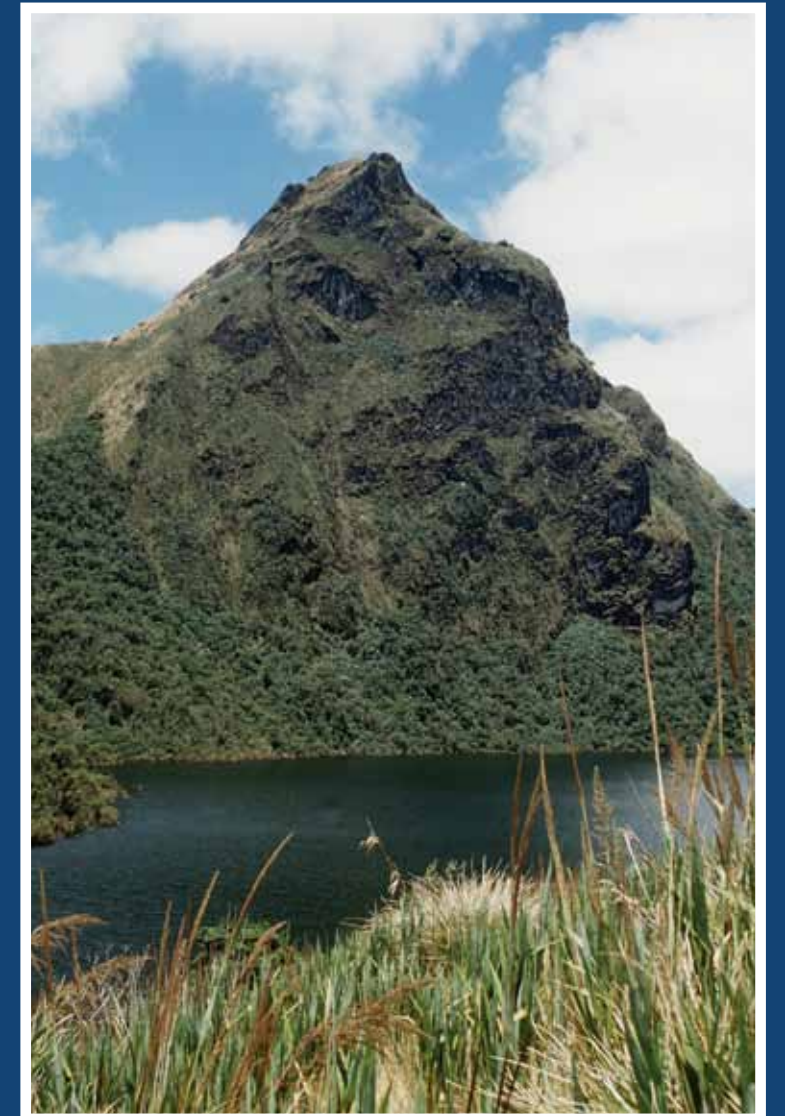

PACIFIC OCEAN

DEPARTURE FROM QUITO

-  = Cotococha Amazon Lodge
-  = Luna Runtun: Adventure Spa
-  = Termas de Papallacta
-  = Andes & Amazon Route

Luna Runtun
Adventure SPA